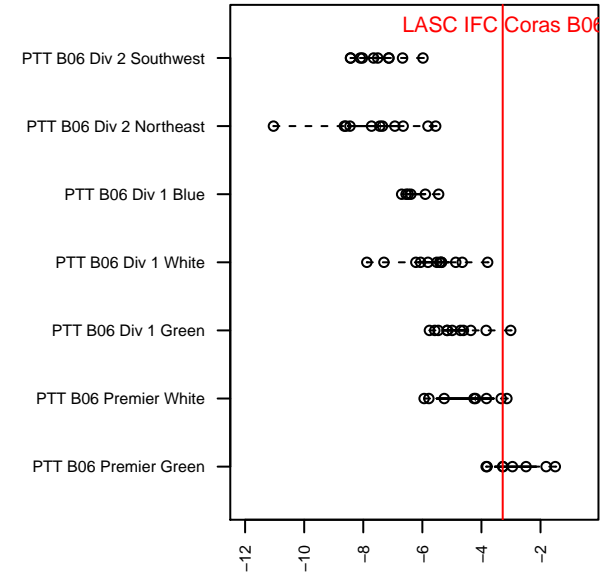

LASC IFC Coras B06

NE Portland, OR
 B06 total strength=963
 attack=2.56 defense=1.2
 fall league = PTT B06 Premier Green
 spr league = Spr OYS B06 Premier Green

alt names used:
 LASC Coras
 LA AMISTAD SC LASC CORAS 06 (OR)
 IFC 06B Coras
 LASC Coras 06
 IFC 06B Coras
 IFC 06B Coras

Venues played:
 2016 Beaverton Cup BU11 Gold
 2016 Bend Premier Cup Darlington Nagbe (Go
 2016 PTT B06 Premier Green
 2016 PacNW Winter Classic Premier U11
 2016 Spr OYS B06 Premier Green
 2016 OYS State Cup B06

**attack and defense variance (black dot)
relative to other teams
and top 10 in region**

**attack and defense rating
relative to others at age
and all opponents in last 13 months**

Performance relative to 13 month average