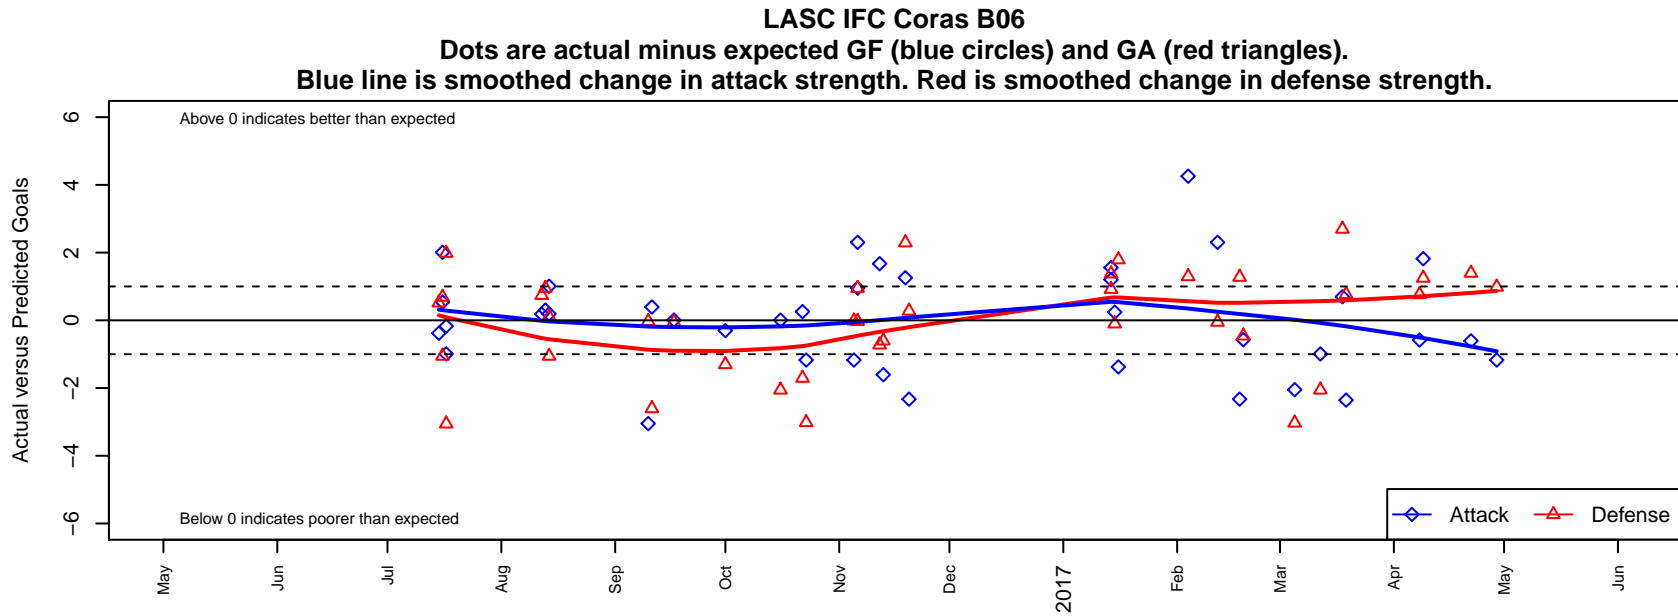

LASC IFC Coras B06

NE Portland, OR
 B06 total strength=963
 attack=2.56 defense=1.2
 fall league = PTT B06 Premier Green
 spr league = Spr OYS B06 Premier Green

alt names used:
 LASC Coras
 LA AMISTAD SC LASC CORAS 06 (OR)
 IFC 06B Coras
 LASC Coras 06
 IFC 06B Coras
 IFC 06B Coras

Venues played:
 2016 Beaverton Cup BU11 Gold
 2016 Bend Premier Cup Darlington Nagbe (Go
 2016 PTT B06 Premier Green
 2016 PacNW Winter Classic Premier U11
 2016 Spr OYS B06 Premier Green
 2016 OYS State Cup B06

**attack and defense variance (black dot)
relative to other teams
and top 10 in region**

**attack and defense rating
relative to others at age
and all opponents in last 13 months**

Performance relative to 13 month average