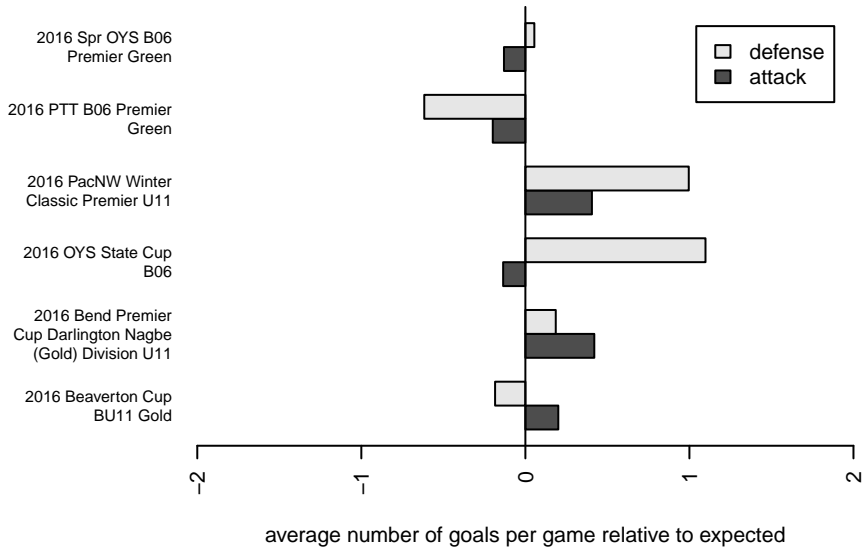

LASC IFC Coras B06

NE Portland, OR
 B06 total strength=963
 attack=2.56 defense=1.2
 fall league = PTT B06 Premier Green
 spr league = Spr OYS B06 Premier Green

alt names used:
 LASC Coras
 LA AMISTAD SC LASC CORAS 06 (OR)
 IFC 06B Coras
 LASC Coras 06
 IFC 06B Coras
 IFC 06B Coras

Venues played:
 2016 Beaverton Cup BU11 Gold
 2016 Bend Premier Cup Darlington Nagbe (Go
 2016 PTT B06 Premier Green
 2016 PacNW Winter Classic Premier U11
 2016 Spr OYS B06 Premier Green
 2016 OYS State Cup B06

**attack and defense variance (black dot)
relative to other teams
and top 10 in region**

**attack and defense rating
relative to others at age
and all opponents in last 13 months**

Performance relative to 13 month average