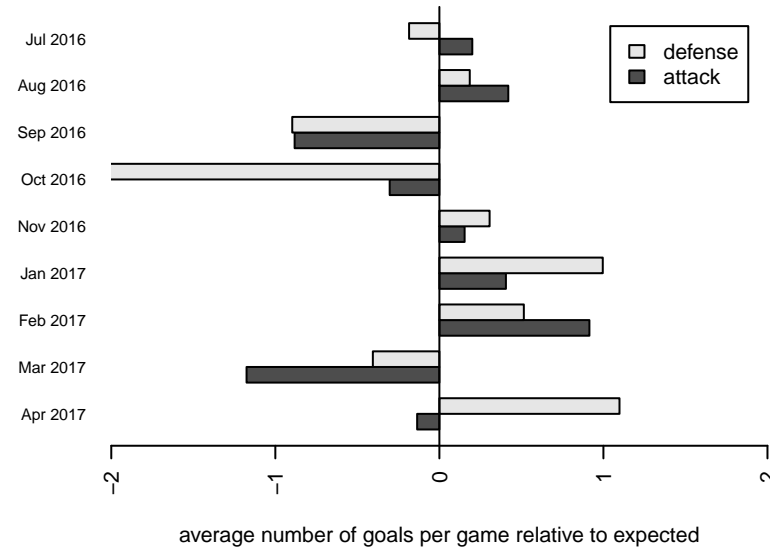

Performance relative to 13 month average